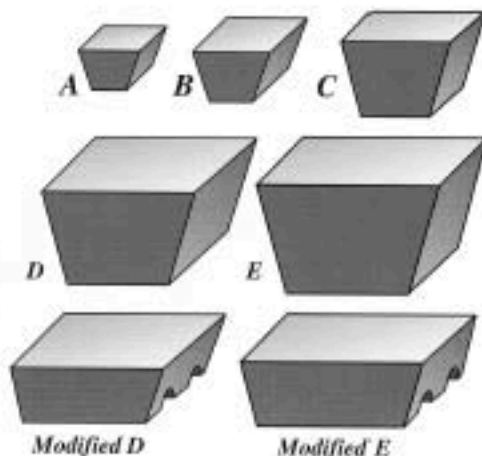

Plastic Modular Belting

HabasitLINK

- Flites/Sidewalls
- Radius
- Flush Grid
- Solid Top
- Pitches from 1/2" to 2"
- Special Inserts

Wire Belting

Teflon/Fiberglass & Silicone/Fiberglass

- Heat Sealing
- Teflon Mesh
- Shrink Wrap
- UV Drying

Profiled Belting

Notched V-Guide

Related Products

- Belt Lacing
- Belt Scrapers
- Belt Trackers
- Conveyors
- Custom Pulleys
- Elevator Buckets
- Pulley Lagging
- Roll Coverings
- Sheet Rubber
- Take-Ups
- Timing Belts
- Water Jet/Die Cutting